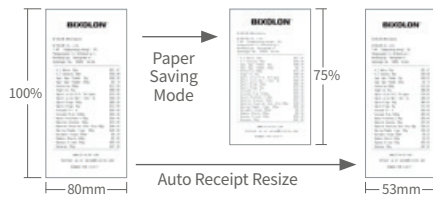

SRP-380

3인치 POS용
영수증 프린터

Ultra Reliable

Long-term limited warranty

350
mm/sec

TPH
250Km

Easy Tracking™

보장된 비즈니스 연속성

Up to 83 mm

Media Thickness

0.062 ~ 0.075 mm

Supply Method

Easy Paper Loading

Physical Characteristics

Dimensions (WxLxD)

147 x 200 x 148 mm